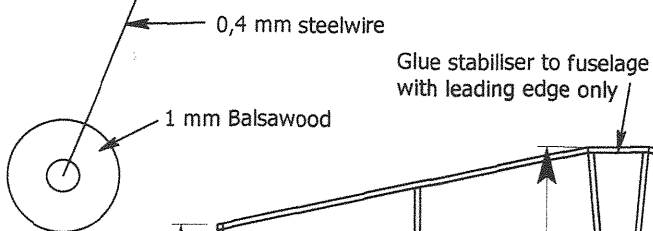

Enlarge Drawing to A3 or 141 %

Noseblock detail

Tissue tube on stab for easy tail incidence adjustment

Wheel detail  
(Not to scale)

<b>Miniform</b> A Sainte Formule design	
Original design by J.F. Frugoli	Redrawn on: 23-07-2002 By: Gert Brendel
Scale 1:1.41	All measurements in mm Page 1 of 2