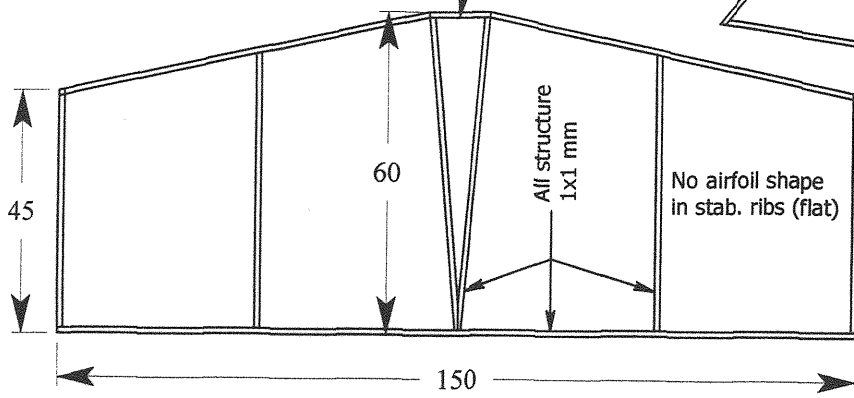

Enlarge Drawing to A3 or 141 %

Noseblock detail

Tissue tube on stab for easy tail incidence adjustment

Wheel detail  
(Not to scale)

<b>Miniform</b> A Sainte Formule design	
Original design by J.F. Frugoli	Redrawn on: 23-07-2002 By: Gert Brendel
Scale 1:1.41	All measurements in mm Page 1 of 2