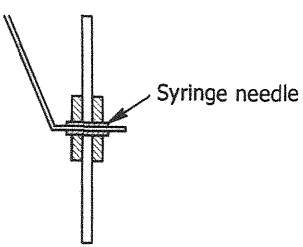

Enlarge Drawing to A3 or 141 %

Noseblock detail

Tissue tube on stab for easy tail incidence adjustment

Wheel detail  
(Not to scale)

<b>Miniform</b> A Sainte Formule design	
Original design by J.F. Frugoli	Redrawn on: 23-07-2002 By: Gert Brendel
Scale 1:1.41	All measurements in mm Page 1 of 2