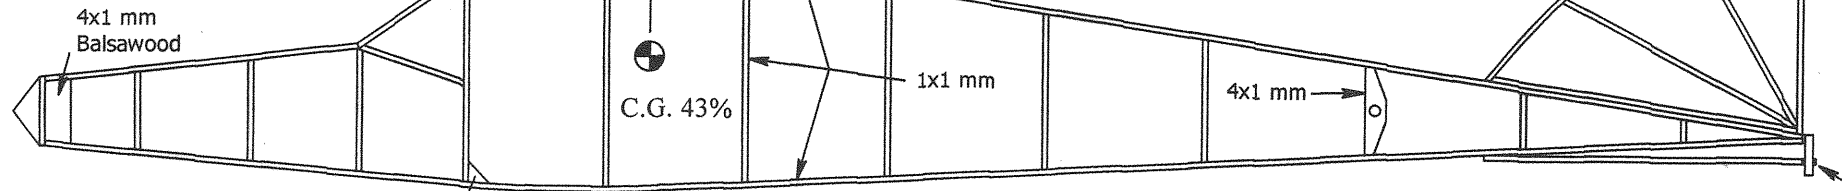

Enlarge Drawing to A3 or 141 %

Noseblock detail

Tissue tube on stab for easy tail incidence adjustment

Wheel detail  
(Not to scale)

<b>Miniform</b> A Sainte Formule design	
Original design by J.F. Frugoli	Redrawn on: 23-07-2002 By: Gert Brendel
Scale 1:1.41	All measurements in mm Page 1 of 2