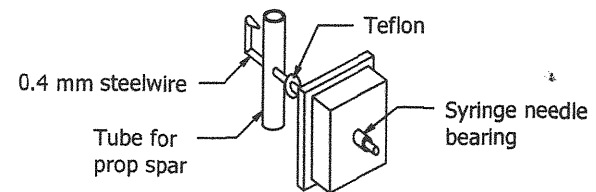

Enlarge Drawing to A3 or 141 %

Noseblock detail

Tissue tube on stab for easy tail incidence adjustment

Wheel detail  
(Not to scale)

<b>Miniform</b> A Sainte Formule design	
Original design by J.F. Frugoli	Redrawn on: 23-07-2002 By: Gert Brendel
Scale 1:1.41	All measurements in mm Page 1 of 2