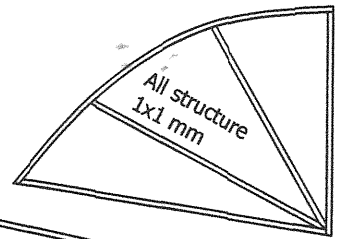

Enlarge Drawing to A3 or 141 %

Noseblock detail

Tissue tube on stab for easy tail incidence adjustment

Wheel detail  
(Not to scale)

<b>Miniform</b> A Sainte Formule design	
Original design by J.F. Frugoli	Redrawn on: 23-07-2002 By: Gert Brendel
Scale 1:1.41	All measurements in mm Page 1 of 2